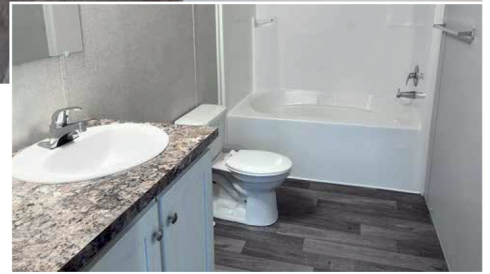

Green Briar

Manufactured Home Community

4049 Raspberry Lane - Lot 78

1,456 Sq. Ft., 4 Bedroom, 2 Bath

Beautiful 1,456 sq. ft., 4 bedroom, 2 bath home. Comes with refrigerator, stove, dishwasher, island kitchen, central air, walk-in closet and more. Call today for more information.